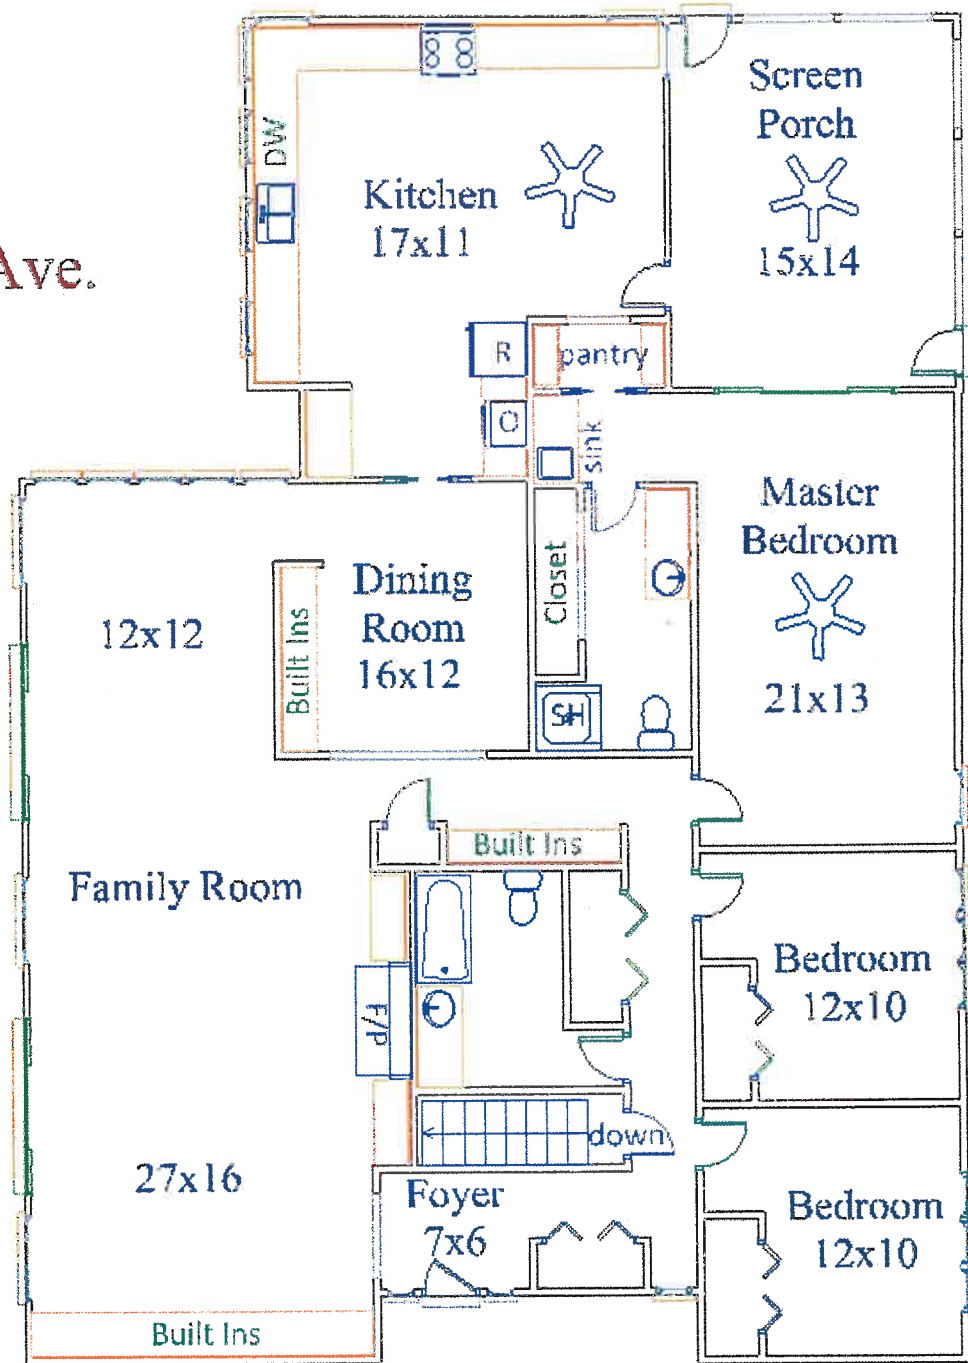

1100 E. Massachusetts Ave.
Southern Pines, NC

Lower Level

Main Level

This drawing is not to scale.
To be used for visual purposes only.